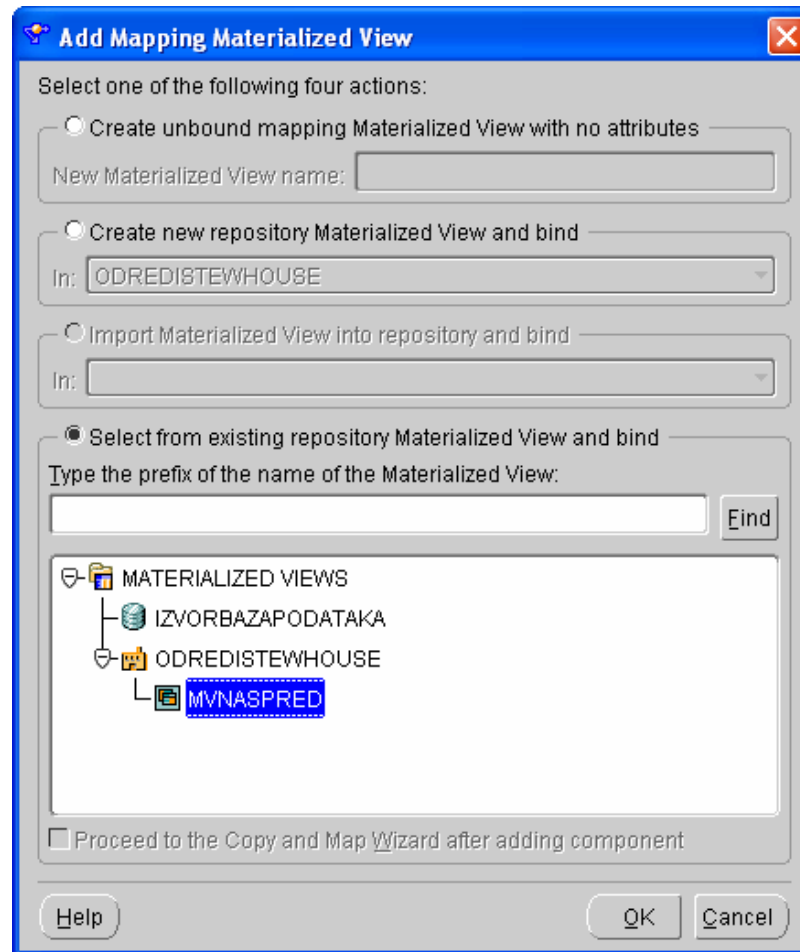

Mapiranje MVNASPRED

Mapiranje MVNASPRED

Mapiranje MVNASPRED

Mapiranje MVNASPRED

Mapiranje MVNASPRED

Mapiranje MVNASPRED

Mapiranje MVNASPRED

Mapiranje MVNASPRED

Mapiranje MVNASPRED

The screenshot shows a software window titled "Validation Results: MAP_MVNASPRED". The window displays the following information:

- Validation Complete - Sat Jan 17 23:03:44 GMT+01:00 2009
- Selected Objects
- Table of Selected Objects: