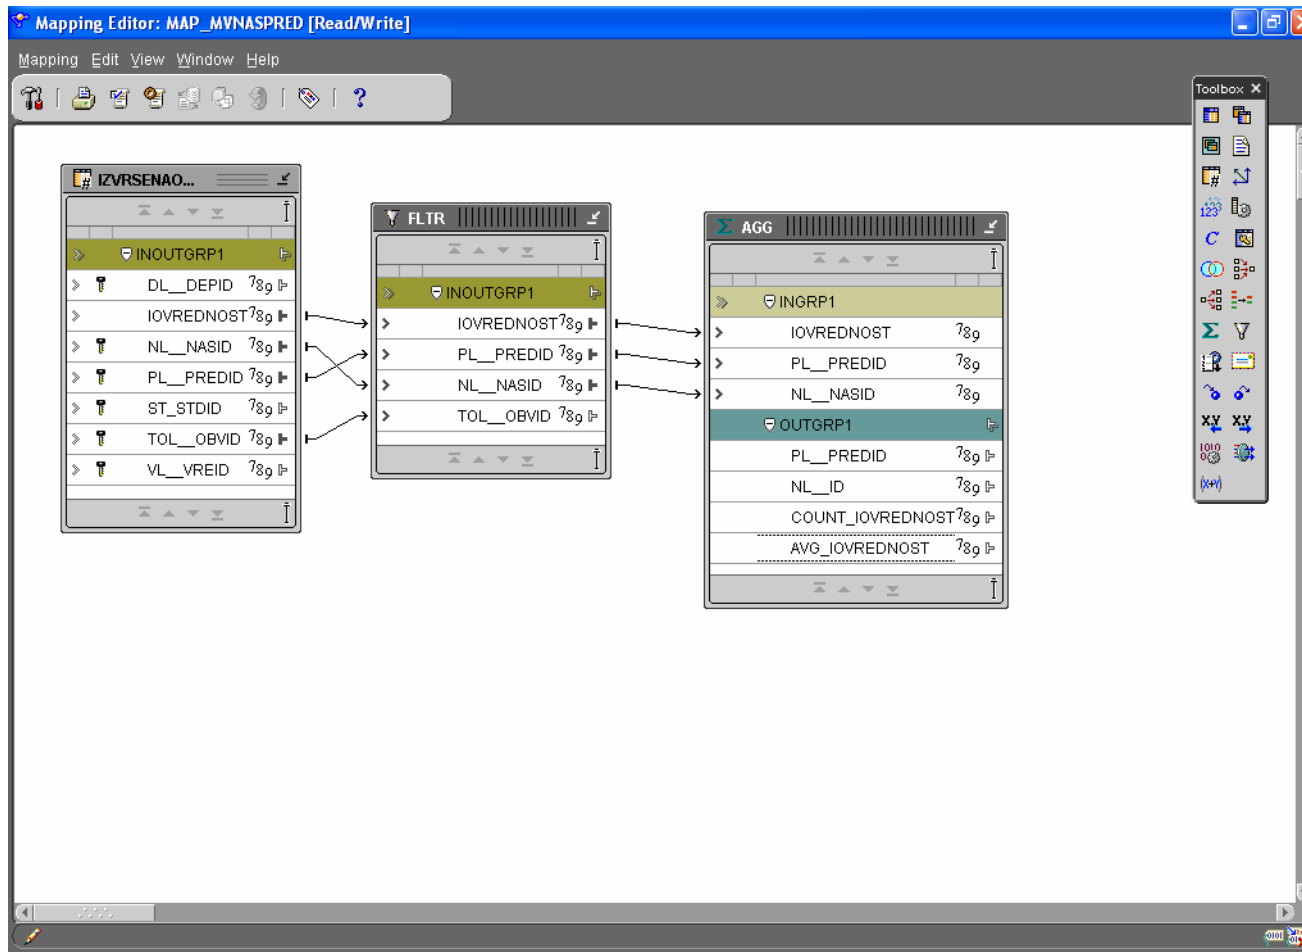

string directly into this field.

Expression

Aggregation Expression

Function: Parameter:

Help OK Cancel

Mapiranje MVNASPRED

Mapiranje MVNASPRED

Mapiranje MVNASPRED

Mapiranje MVNASPRED

Mapiranje MVNASPRED

Mapiranje MVNASPRED

Mapiranje MVNASPRED

Attribute Properties: COUNT_10

Attribute Properties	
Data Type	NUMBER
Precision	0
Scale	0
Length	0
Expression	<input type="text"/> ...