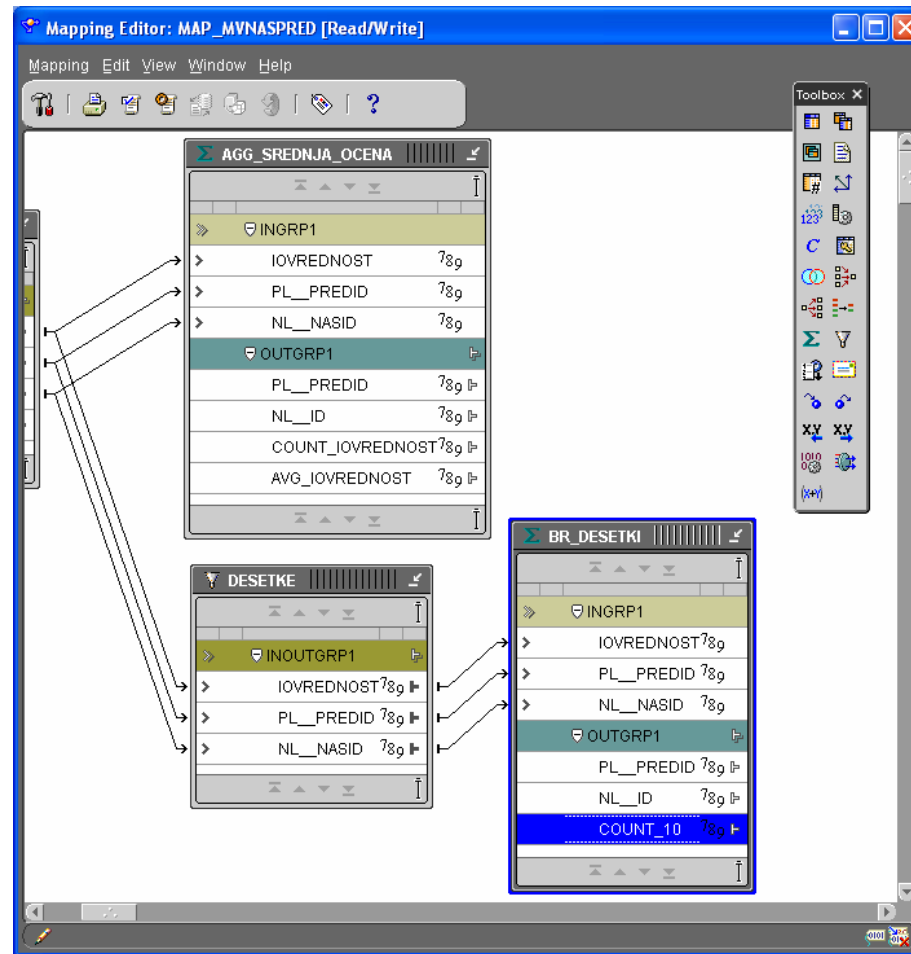

string directly into this field.

Expression

Aggregation Expression

Function: Parameter:

Help OK Cancel

Mapiranje MVNASPRED

Mapiranje MVNASPRED

Mapiranje MVNASPRED

Mapiranje MVNASPRED

Mapiranje MVNASPRED

Mapiranje MVNASPRED

Mapiranje MVNASPRED

Attribute Properties: COUNT_10

Attribute Properties	
Data Type	NUMBER
Precision	0
Scale	0
Length	0
Expression	<input type="text"/> ...