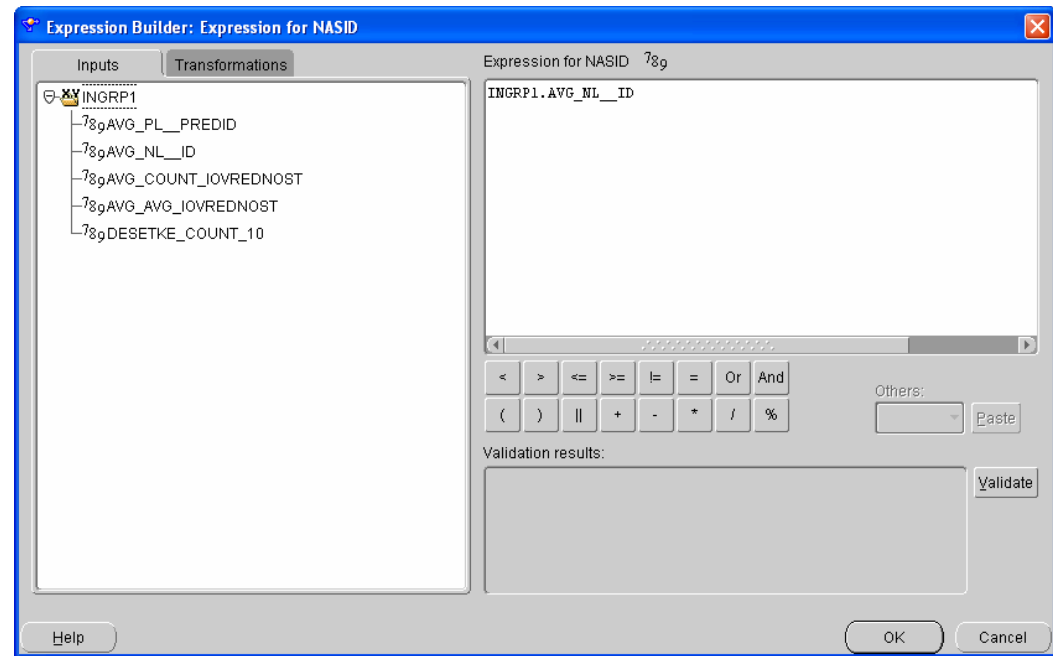

Mapiranje MVNASPRED