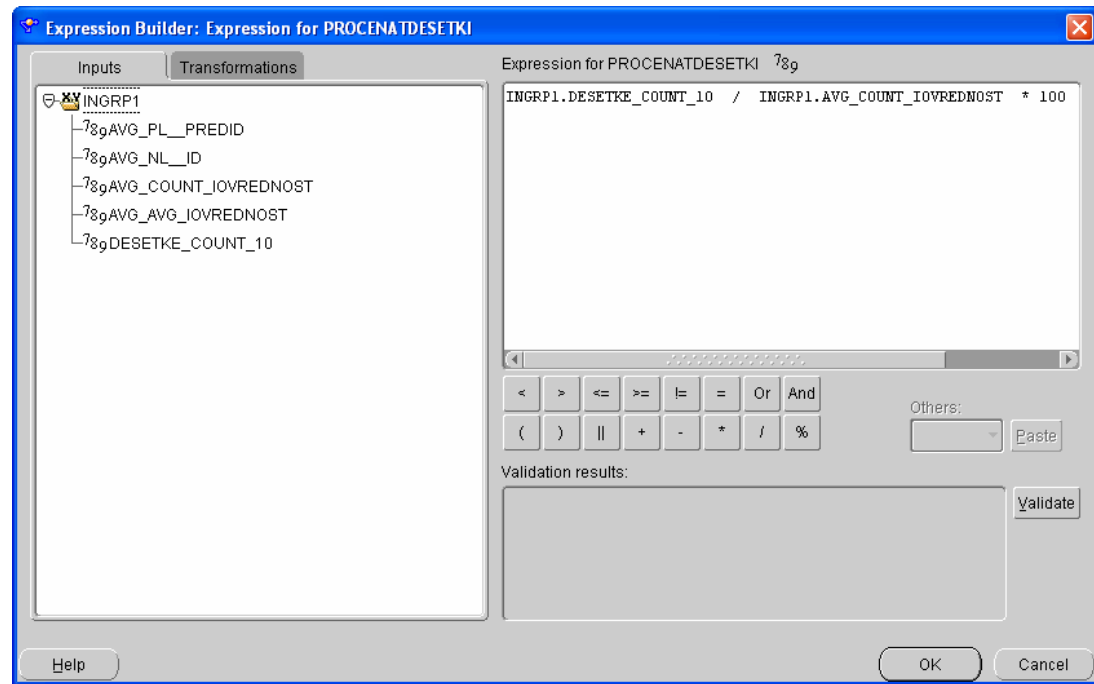

Mapiranje MVNASPRED