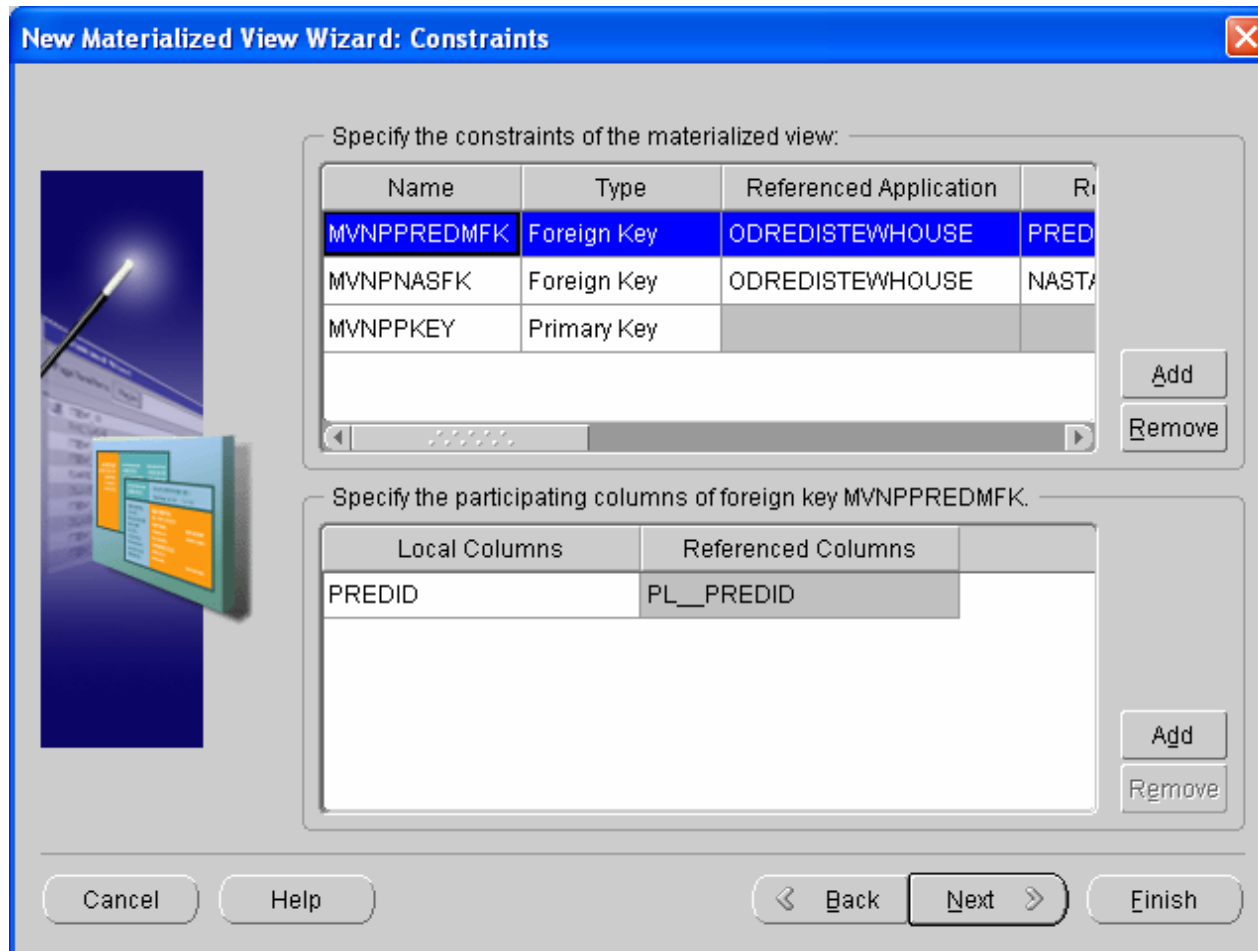

Kreiranje materijalizovanog pogleda MVNASPRED