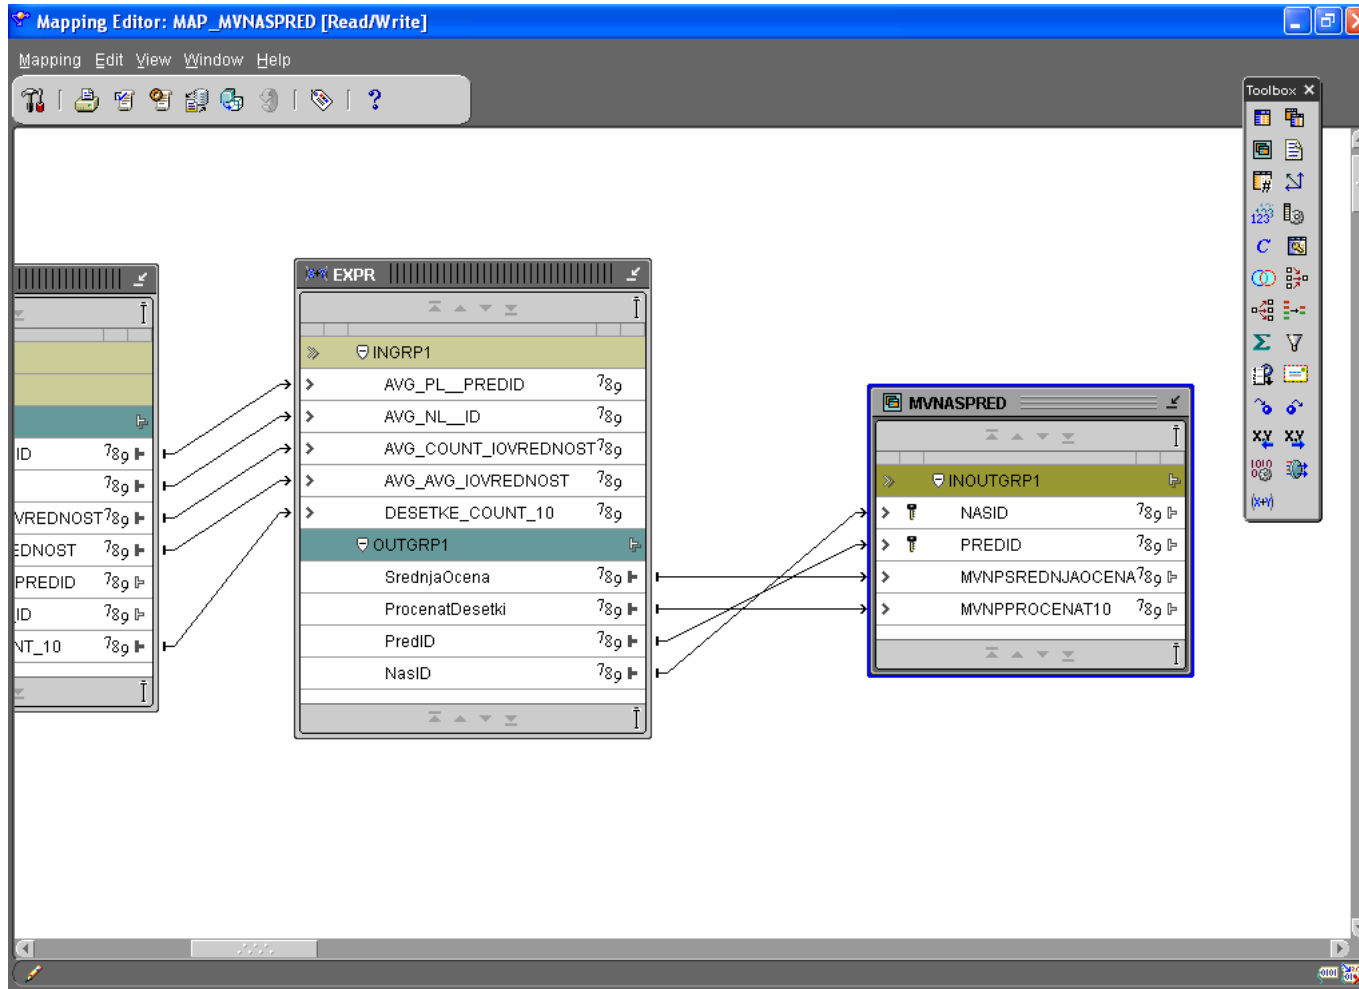

Mapiranje MVNASPRED

Mapiranje MVNASPRED

Mapiranje MVNASPRED

Mapiranje MVNASPRED

Mapiranje MVNASPRED

Mapiranje MVNASPRED

Mapiranje MVNASPRED

Mapiranje MVNASPRED

Mapiranje MVNASPRED

The screenshot shows a software window titled "Validation Results: MAP_MVNASPRED". The window displays the following information:

- Validation Complete - Sat Jan 17 23:03:44 GMT+01:00 2009
- Selected Objects
- Table of Selected Objects: