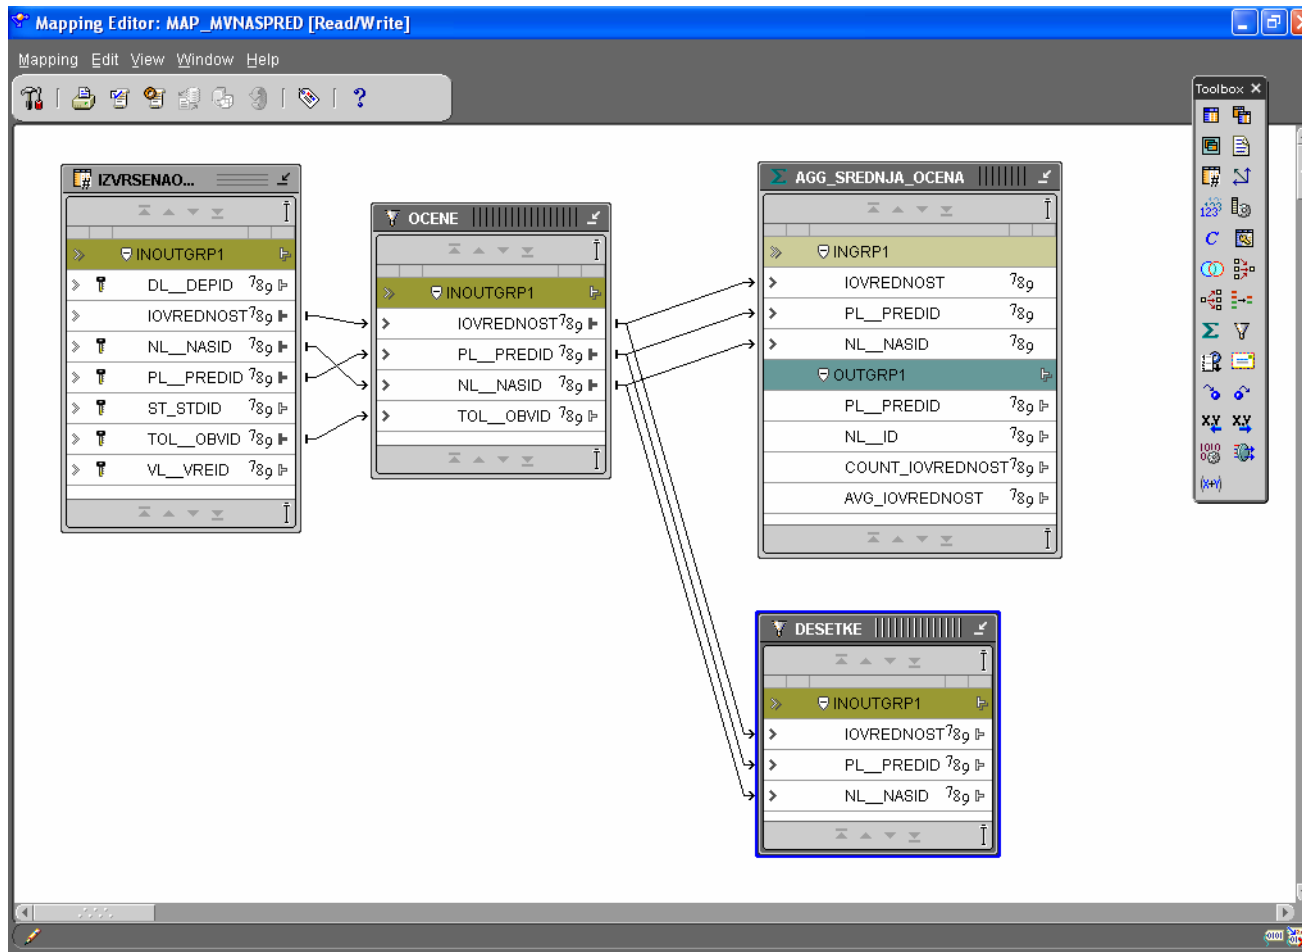

string directly into this field.

Expression

Aggregation Expression

Function: Parameter:

Help OK Cancel

Mapiranje MVNASPRED

Mapiranje MVNASPRED

Mapiranje MVNASPRED

Mapiranje MVNASPRED

Mapiranje MVNASPRED

Mapiranje MVNASPRED

Mapiranje MVNASPRED

Attribute Properties: COUNT_10

Attribute Properties	
Data Type	NUMBER
Precision	0
Scale	0
Length	0
Expression	<input type="text"/> ...