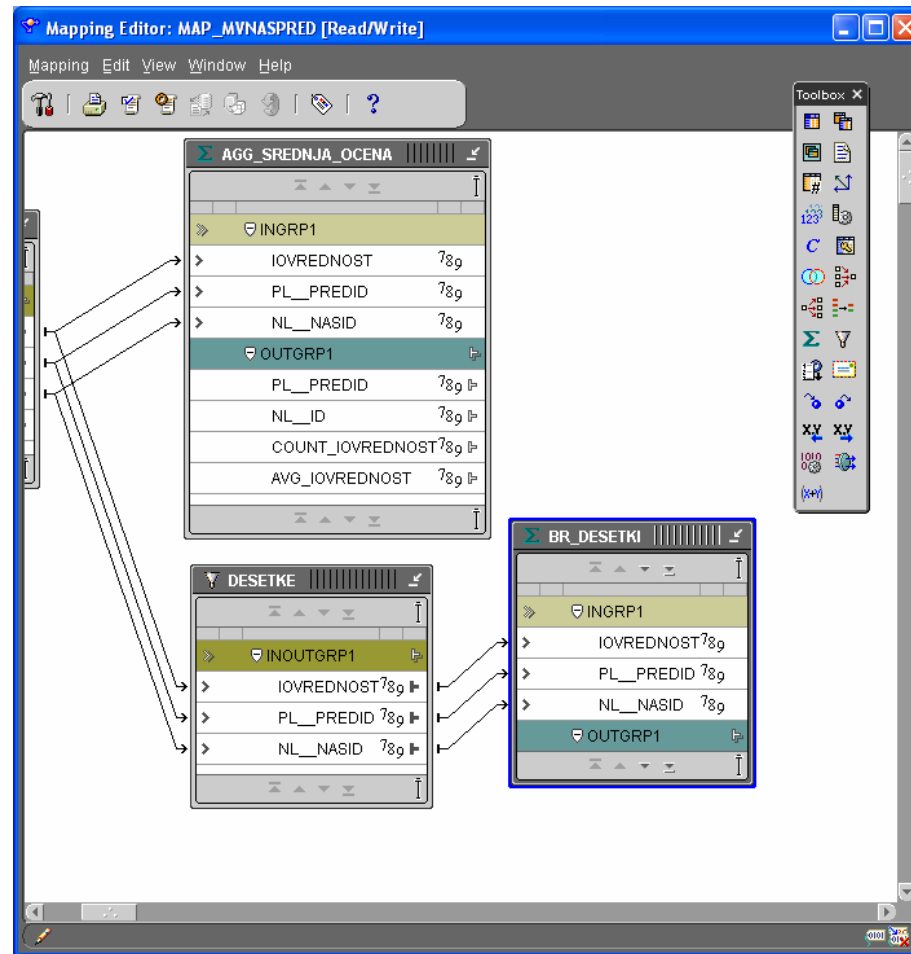

string directly into this field.

Expression

Aggregation Expression

Function: Parameter:

Help OK Cancel

Mapiranje MVNASPRED

Mapiranje MVNASPRED

Mapiranje MVNASPRED

Mapiranje MVNASPRED

Mapiranje MVNASPRED

Mapiranje MVNASPRED

Mapiranje MVNASPRED

Attribute Properties: COUNT_10

Attribute Properties	
Data Type	NUMBER
Precision	0
Scale	0
Length	0
Expression	<input type="text"/> ...