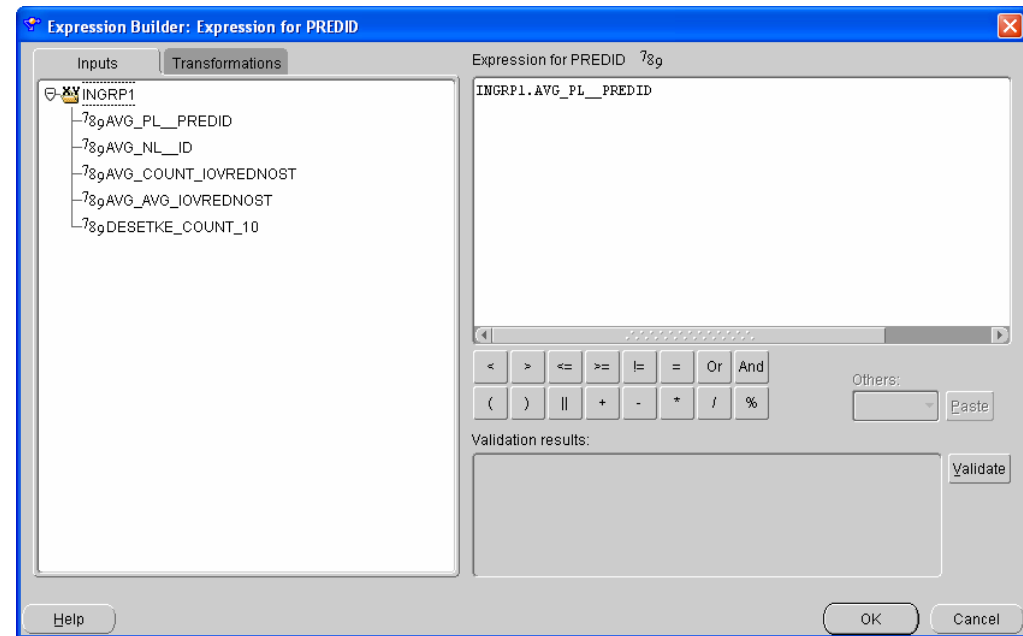

Mapiranje MVNASPRED