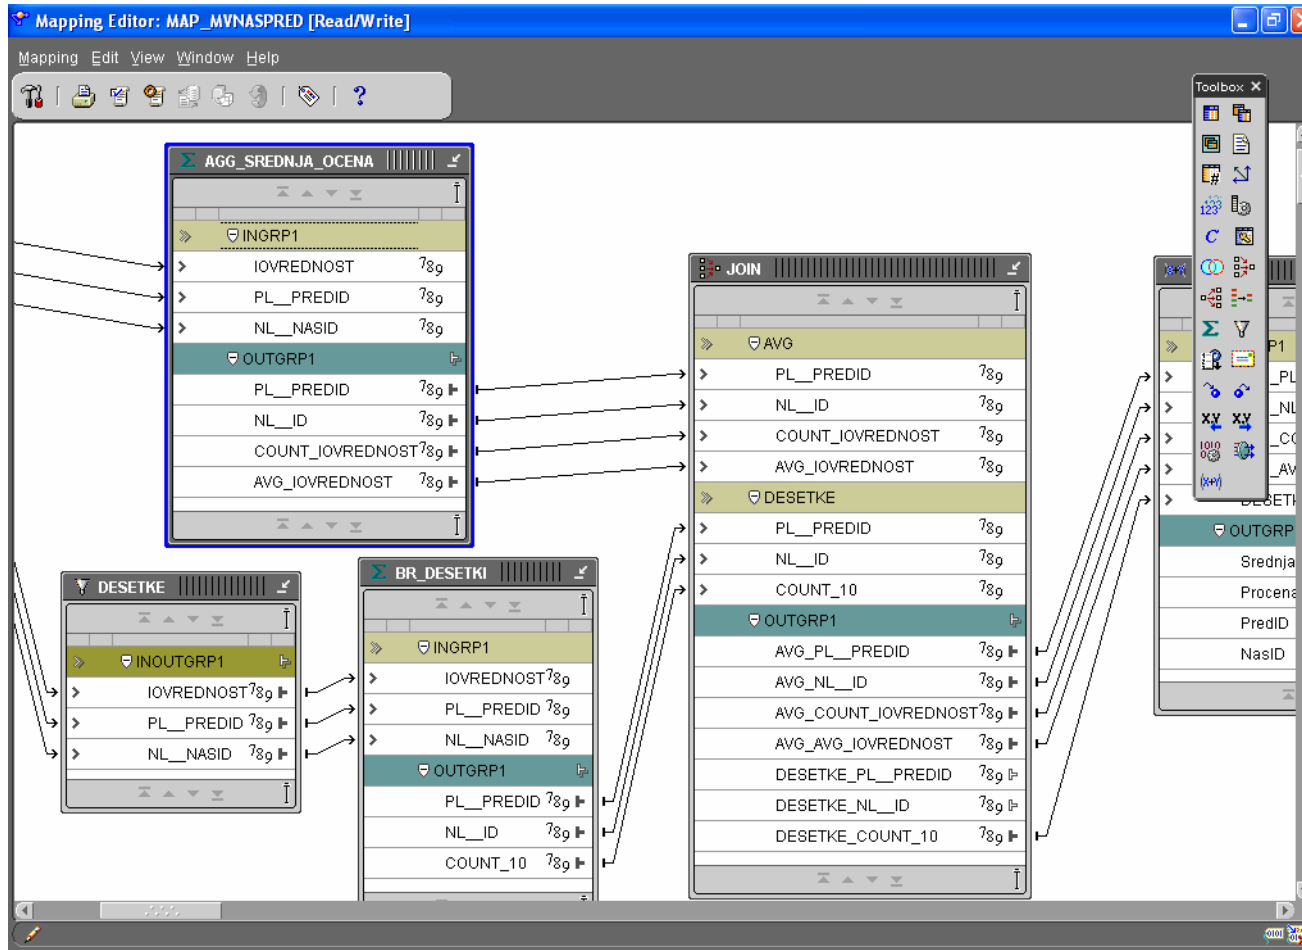

Mapiranje MVNASPRED