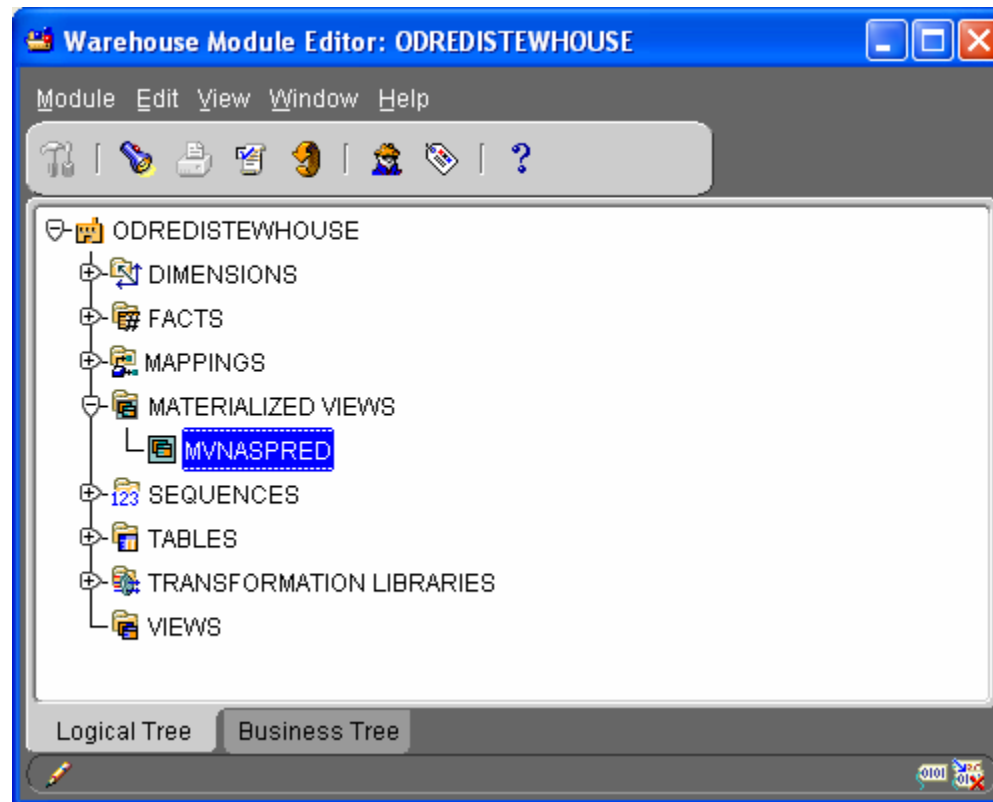

Kreiranje materijalizovanog pogleda MVNASPRED