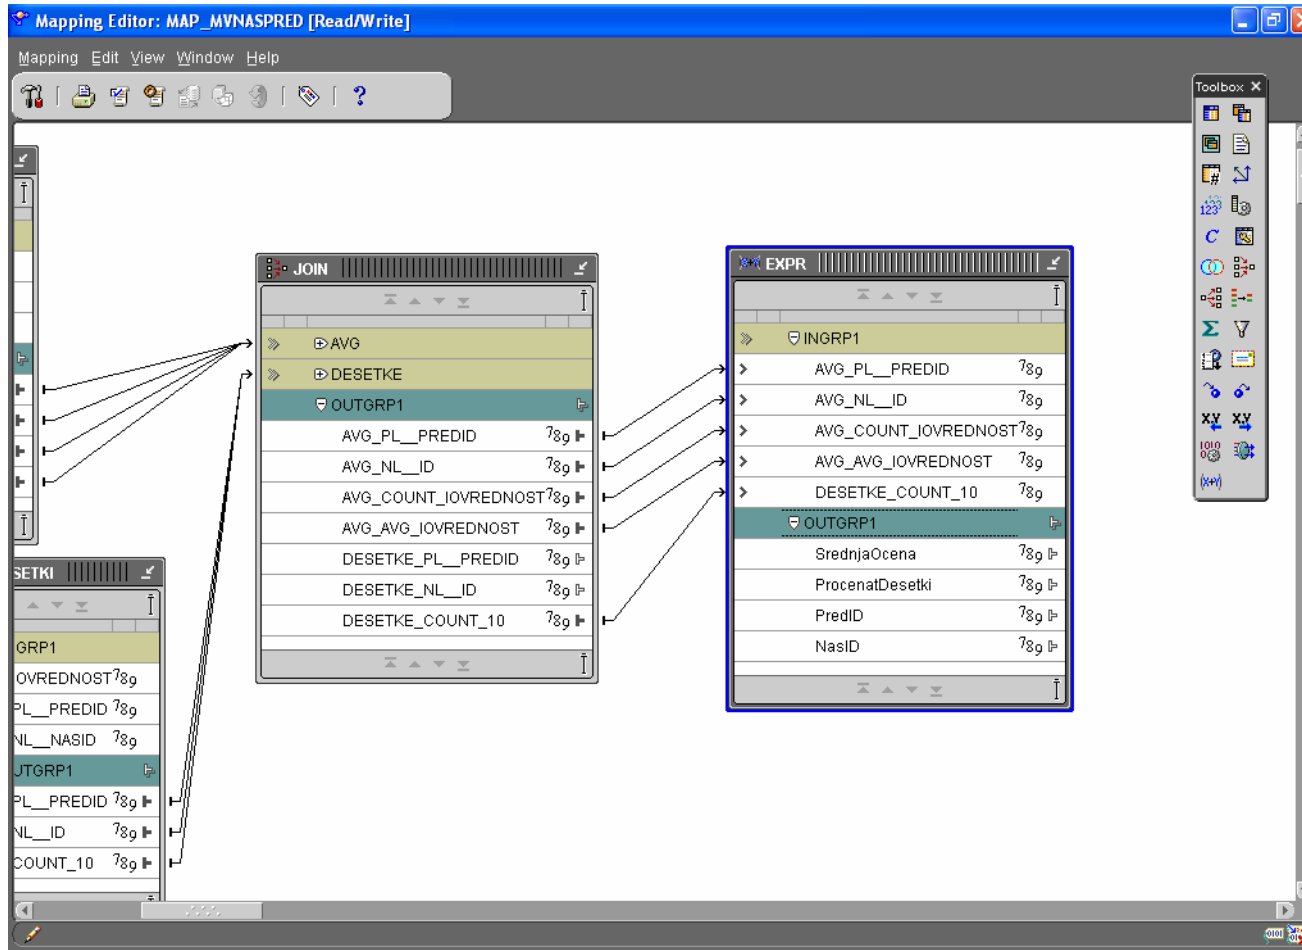

Mapiranje MVNASPRED