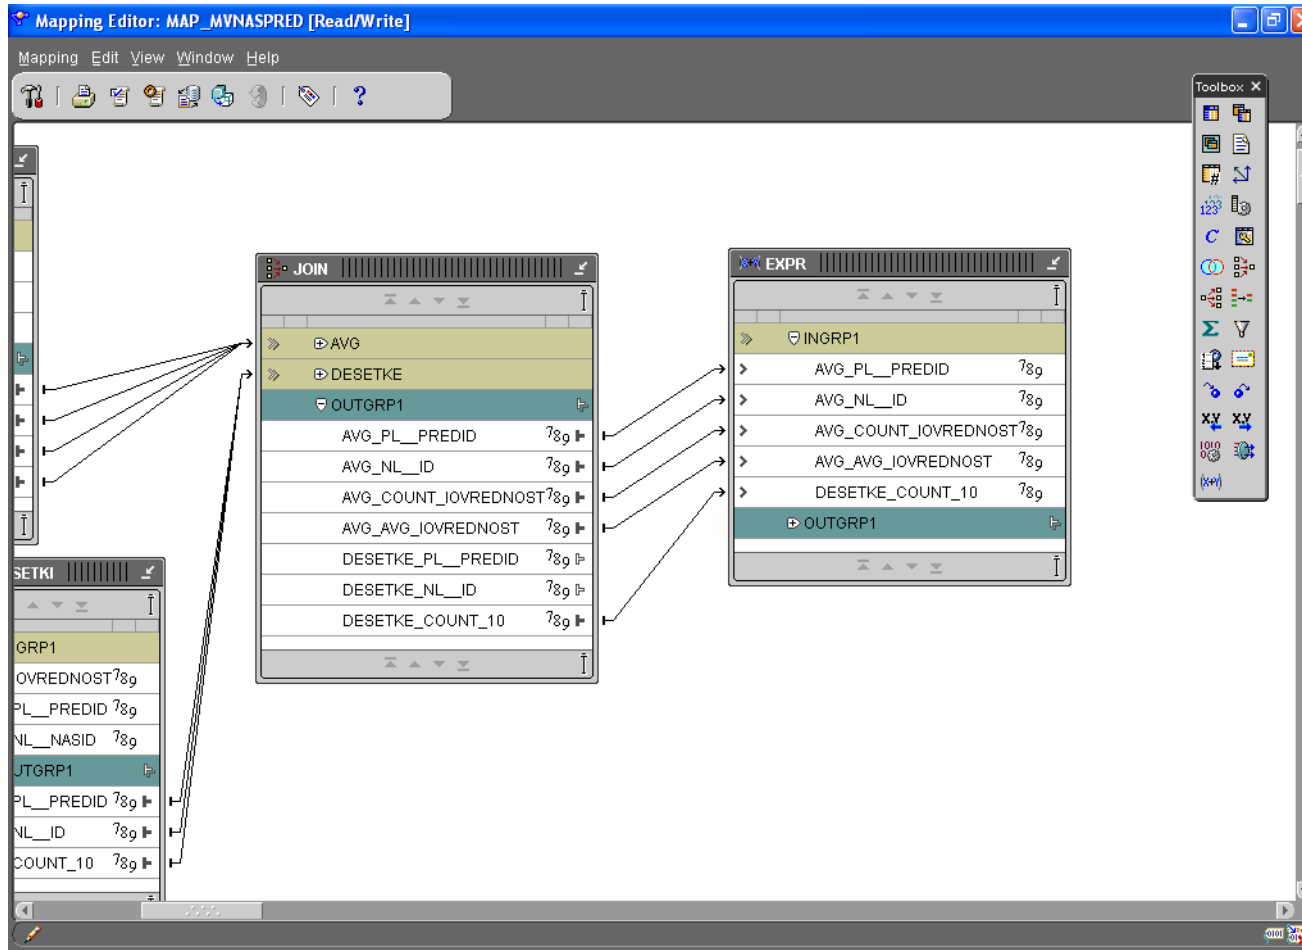

Mapiranje MVNASPRED